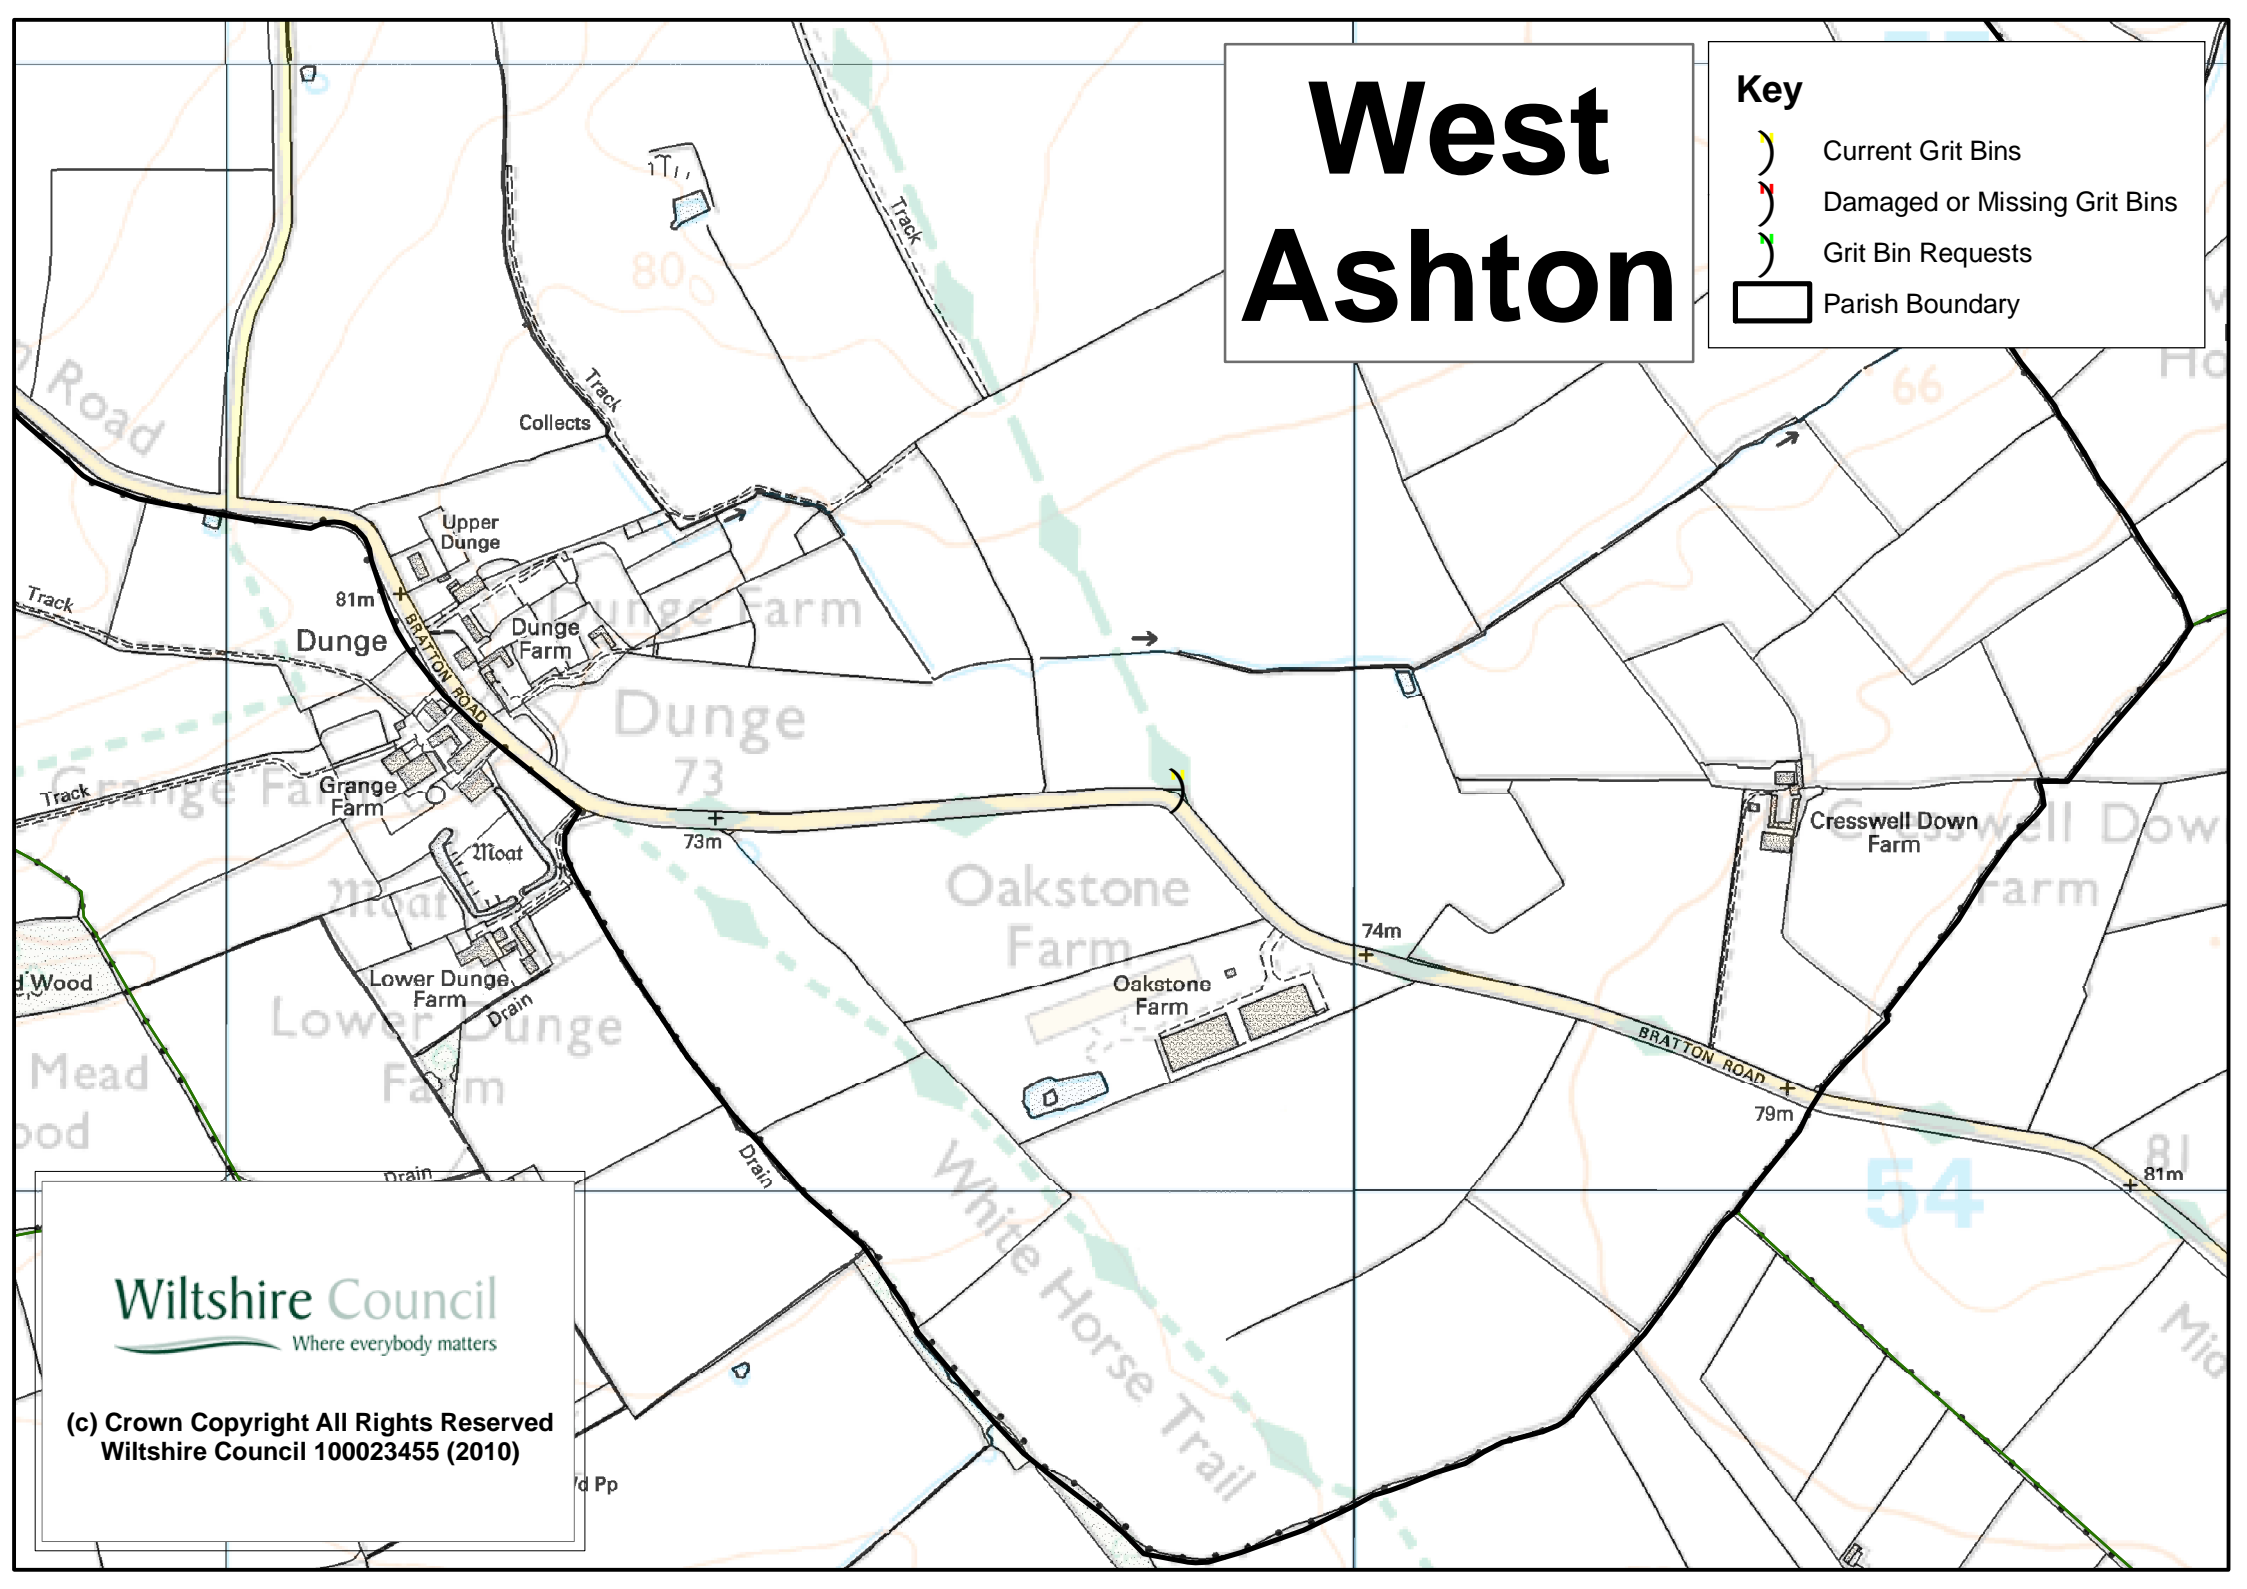

West Ashton

Key

-  Current Grit Bins
-  Damaged or Missing Grit Bins
-  Grit Bin Requests
-  Parish Boundary

Wiltshire Council
Where everybody matters

(c) Crown Copyright All Rights Reserved
Wiltshire Council 100023455 (2010)